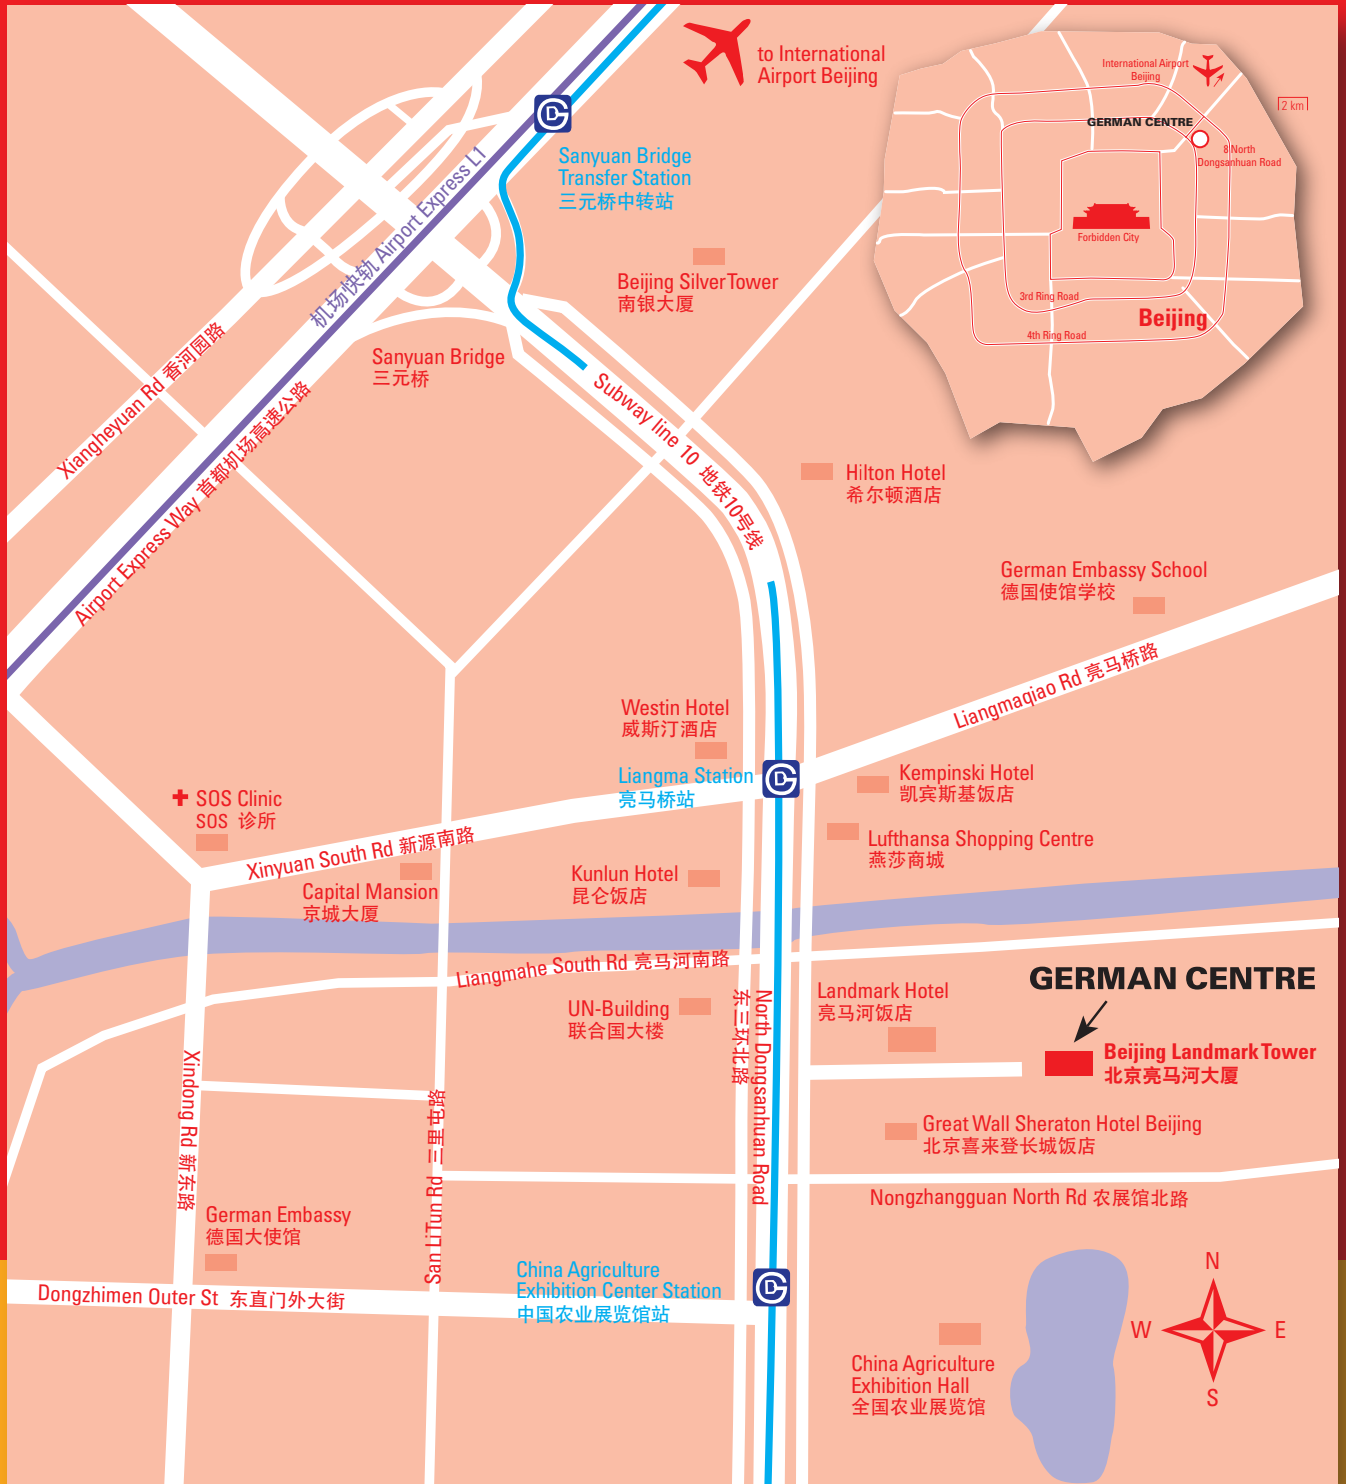

**GERMAN CENTRE**  
FOR INDUSTRY AND TRADE

**BEIJING**

## How to get to the German Centre Beijing

German Centre for Industry and Trade Beijing Co., Ltd  
11th Floor, Unit 1111, Landmark Tower 2,  
8 North Dongsanhuan Road, Chaoyang District  
100004 Beijing, PR China